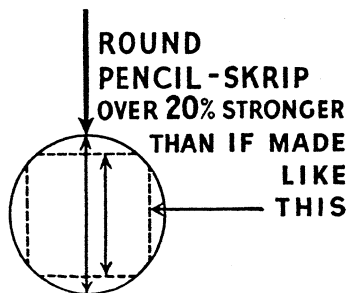

Erasers

Regular Erasers (standard Sheaffer Eraser), 3 in a tube.....	10c per tube
Oversize Erasers (for flat cap Titan pencils), 3 in a tube.....	10c per tube
Golf Erasers (for Combination and Golf pencils), 6 in a tube.....	10c per tube
Erasers for LL Pencil, 3 in a tube.....	10c per tube
Any Eraser if purchased separately.....	5c each